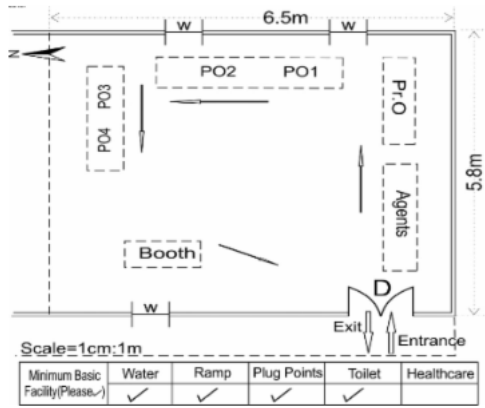

Nazri Naksha

Google Map View

Polling Station Building Front View

Polling Station Front View

Cad View

Key MAP View