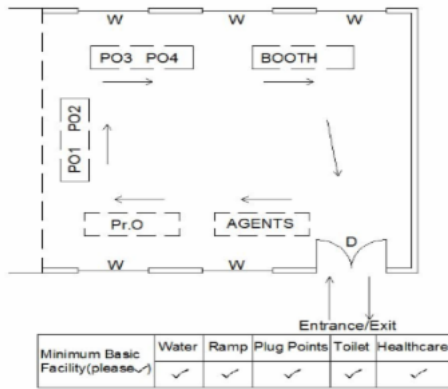

Nazri Naksha

Google Map View

Polling Station Building Front View

Polling Station Front View

Cad View

Key MAP View