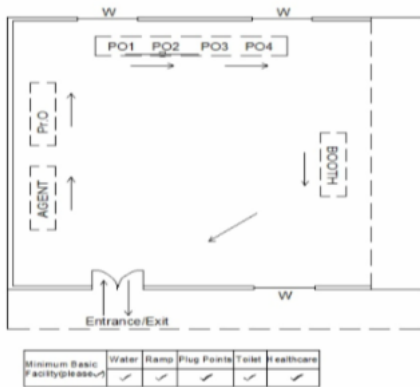

Nazri Naksha

Google Map View

Polling Station Building Front View

Polling Station Front View

Cad View

Key MAP View