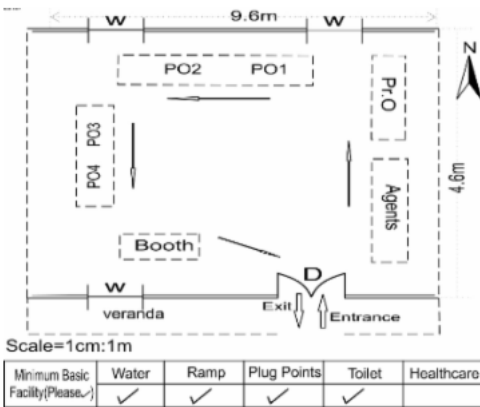

Nazri Naksha

Google Map View

Polling Station Building Front View

Polling Station Front View

Cad View

Key MAP View