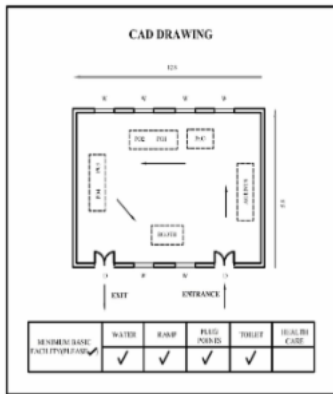

Nazri Naksha

Google Map View

Polling Station Building Front View

Polling Station Front View

Cad View

Key MAP View