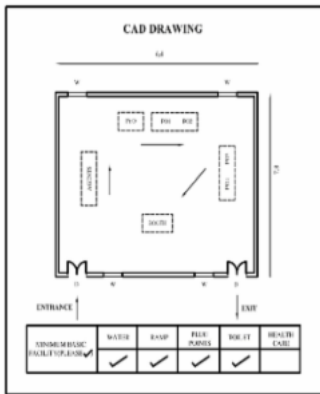

Nazri Naksha

Google Map View

Polling Station Building Front View

Polling Station Front View

Cad View

Key MAP View