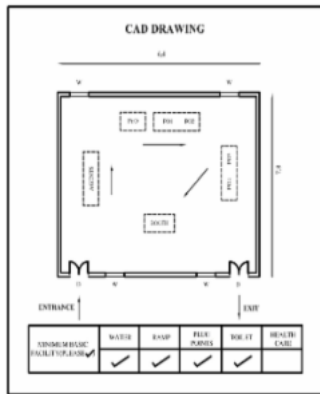

Nazri Naksha

Google Map View

Polling Station Building Front View

Polling Station Front View

Cad View

Key MAP View