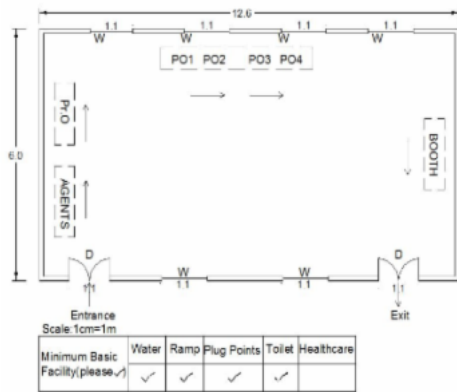

Nazri Naksha

Google Map View

Polling Station Building Front View

Polling Station Front View

Cad View

Key MAP View