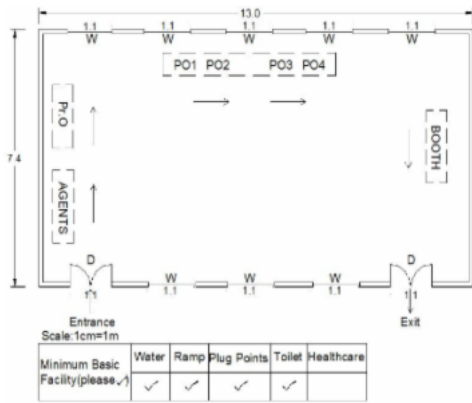

Nazri Naksha

Google Map View

Polling Station Building Front View

Polling Station Front View

Cad View

Key MAP View