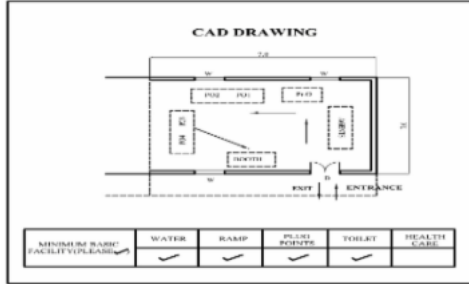

Nazri Naksha

Google Map View

Polling Station Building Front View

Polling Station Front View

Cad View

Key MAP View