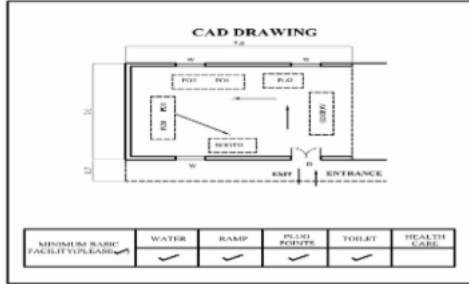

Nazri Naksha

Google Map View

Polling Station Building Front View

Polling Station Front View

Cad View

Key MAP View