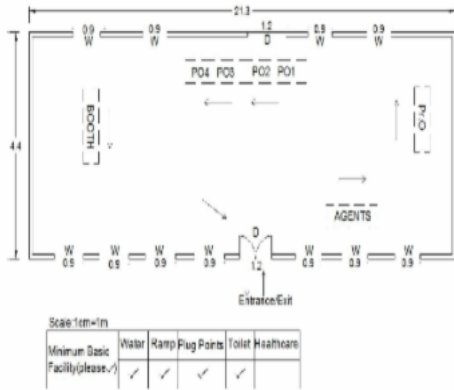

Nazri Naksha

Google Map View

Polling Station Building Front View

Polling Station Front View

Cad View

Key MAP View