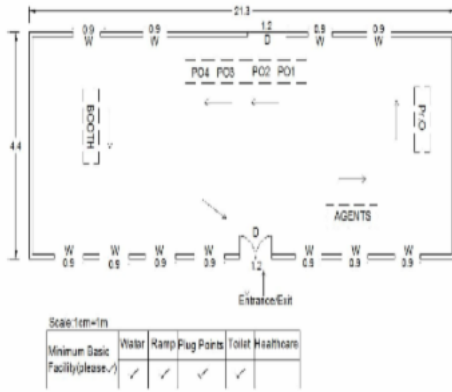

Nazri Naksha

Google Map View

Polling Station Building Front View

Polling Station Front View

Cad View

Key MAP View