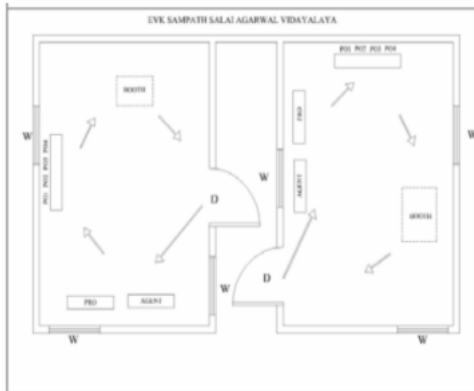

Nazri Naksha

Google Map View

Polling Station Building Front View

Polling Station Front View

Cad View

Key MAP View