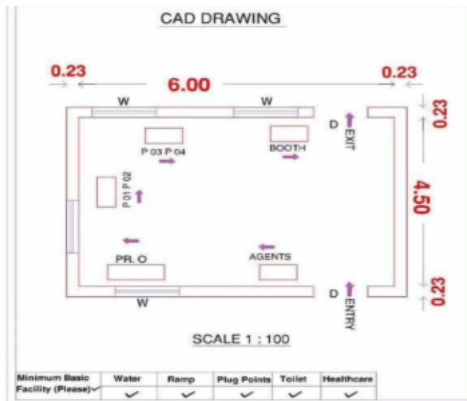

Nazri Naksha

Google Map View

Polling Station Building Front View

Polling Station Front View

Cad View

Key MAP View