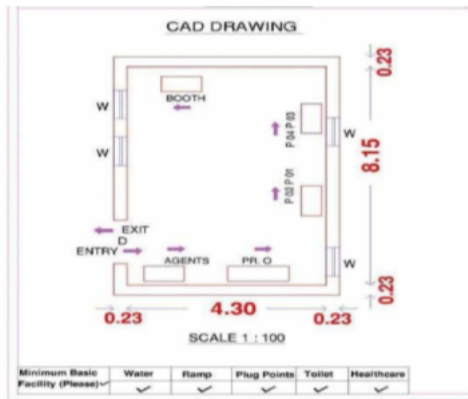

Nazri Naksha

Google Map View

Polling Station Building Front View

Polling Station Front View

Cad View

Key MAP View