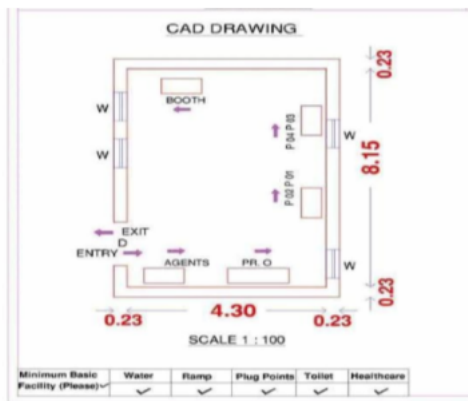

Nazri Naksha

Google Map View

Polling Station Building Front View

Polling Station Front View

Cad View

Key MAP View