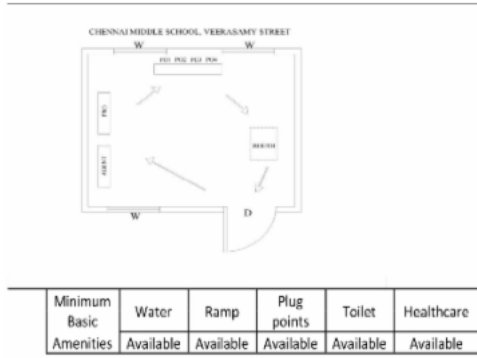

Nazri Naksha

Google Map View

Polling Station Building Front View

Polling Station Front View

Cad View

Key MAP View