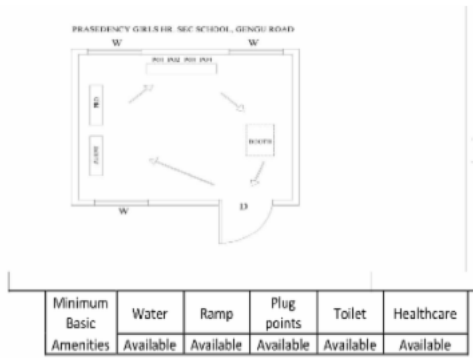

Nazri Naksha

Google Map View

Polling Station Building Front View

Polling Station Front View

Cad View

Key MAP View