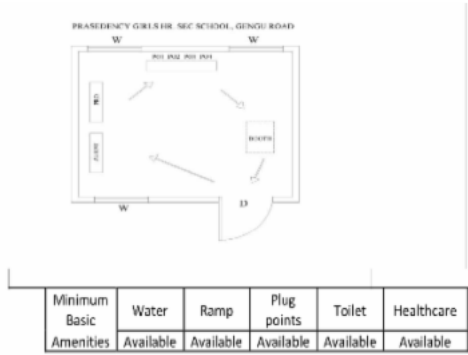

Nazri Naksha

Google Map View

Polling Station Building Front View

Polling Station Front View

Cad View

Key MAP View