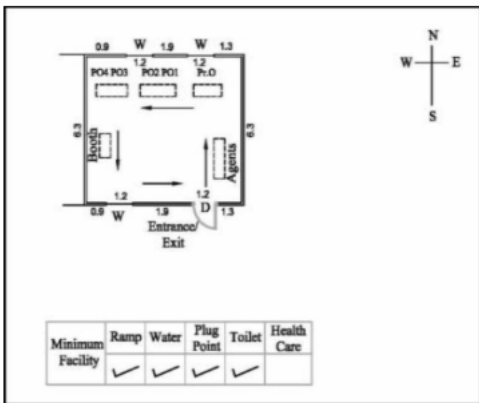

Nazri Naksha

Google Map View

Polling Station Building Front View

Polling Station Front View

Cad View

Key MAP View