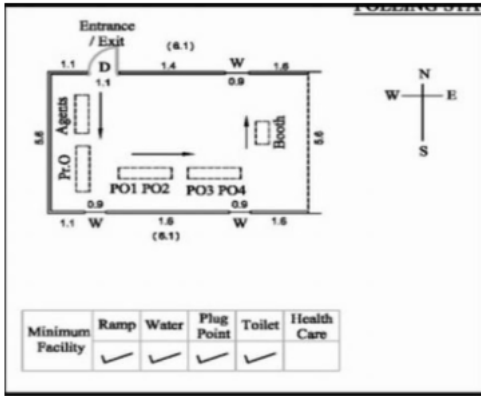

Nazri Naksha

Google Map View

Polling Station Building Front View

Polling Station Front View

Cad View

Key MAP View