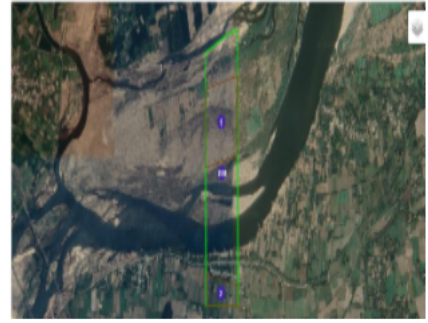

Nazri Naksha

Google Map View