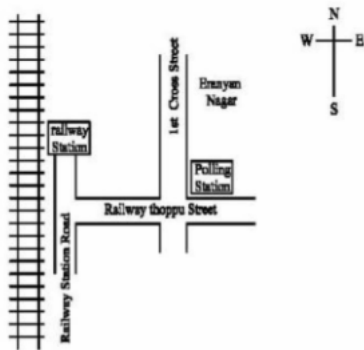

Nazri Naksha

Google Map View

Polling Station Building Front View

Polling Station Front View

Cad View

Key MAP View