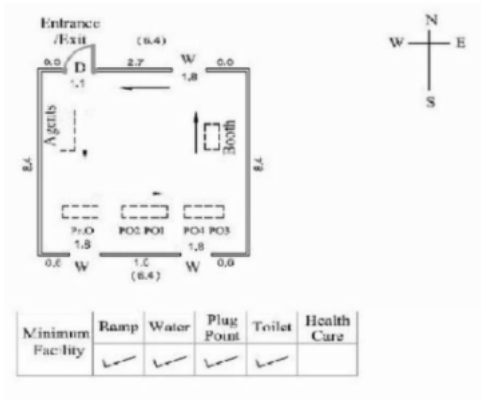

Nazri Naksha

Google Map View

Polling Station Building Front View

Polling Station Front View

Cad View

Key MAP View