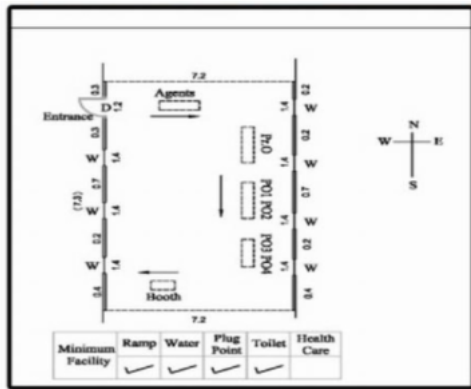

Nazri Naksha

Google Map View

Polling Station Building Front View

Polling Station Front View

Cad View

Key MAP View