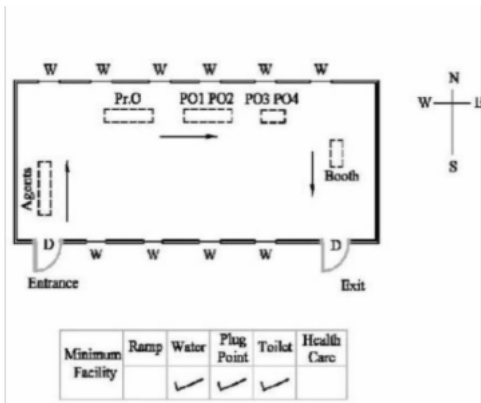

Nazri Naksha

Google Map View

Polling Station Building Front View

Polling Station Front View

Cad View

Key MAP View