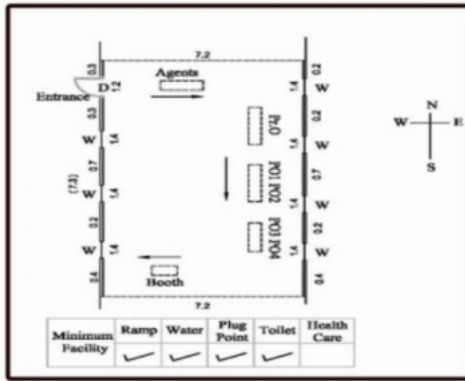

Nazri Naksha

Google Map View

Polling Station Building Front View

Polling Station Front View

Cad View

Key MAP View