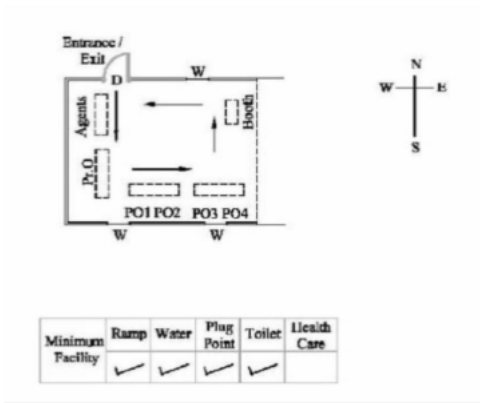

Nazri Naksha

Google Map View

Polling Station Building Front View

Polling Station Front View

Cad View

Key MAP View