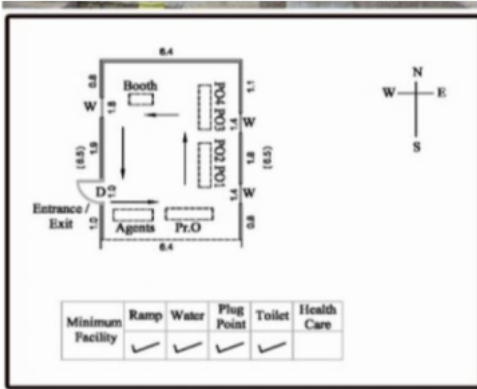

Nazri Naksha

Google Map View

Polling Station Building Front View

Polling Station Front View

Cad View

Key MAP View