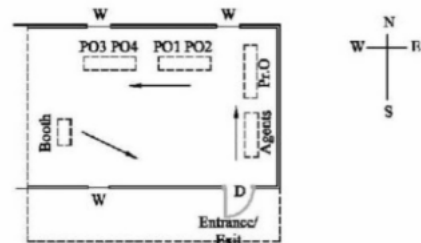

Key MAP View

Minimum Facility	Ramp	Water	Plug Point	Toilet	Health Care
	✓	✓	✓	✓