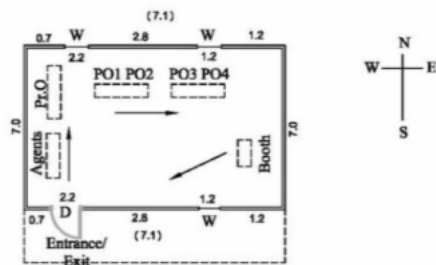

Cad View

Minimum Facility	Ramp	Water	Plug Point	Toilet	Health Care
	✓	✓	✓	✓