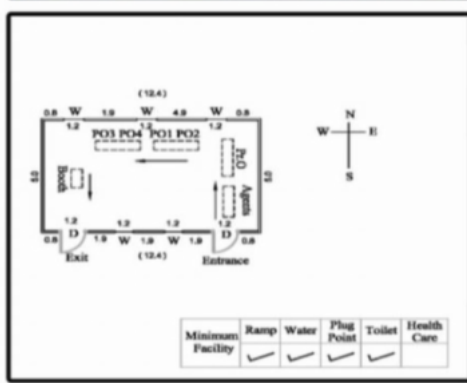

Nazri Naksha

Google Map View

Polling Station Building Front View

Polling Station Front View

Cad View

Key MAP View