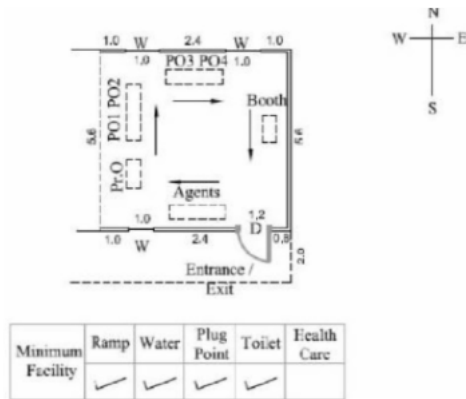

Nazri Naksha

Google Map View

Polling Station Building Front View

Polling Station Front View

Cad View

Key MAP View