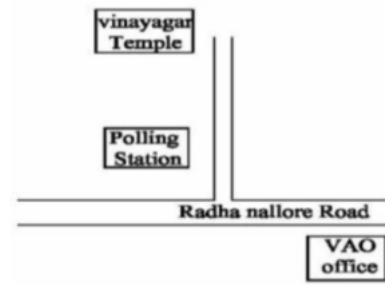

Cad View

Key MAP View

Minimum Facility	Ramp	Water	Plug Point	Toilet	Health Care
	✓	✓	✓	✓