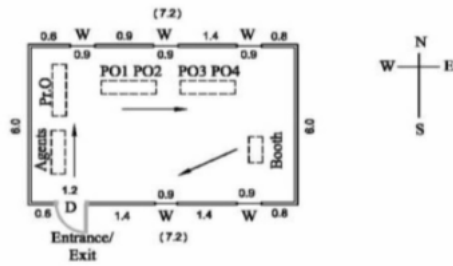

Cad View

Key MAP View

Minimum Facility	Ramp	Water	Plug Point	Toilet	Health Care
	✓	✓	✓	✓