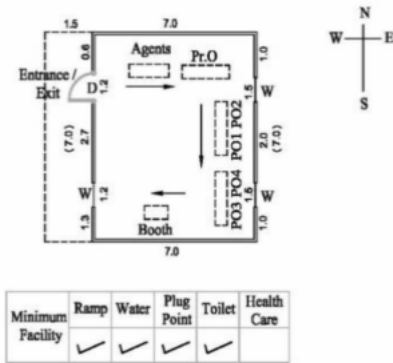

Nazri Naksha

Google Map View

Polling Station Building Front View

Polling Station Front View

Cad View

Key MAP View