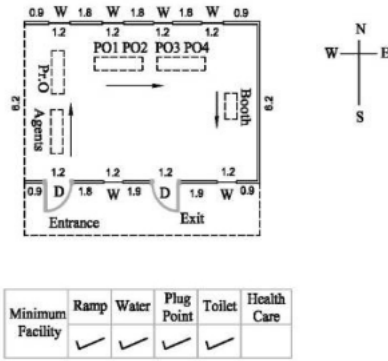

Nazri Naksha

Google Map View

Polling Station Building Front View

Polling Station Front View

Cad View

Key MAP View