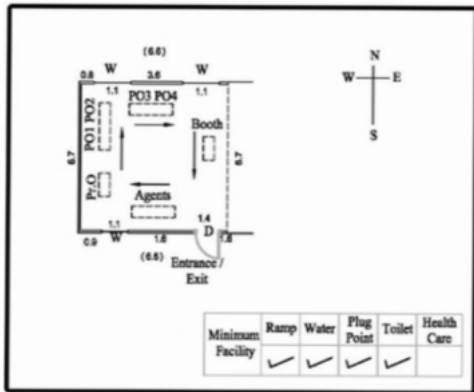

Nazri Naksha

Google Map View

Polling Station Building Front View

Polling Station Front View

Cad View

Key MAP View