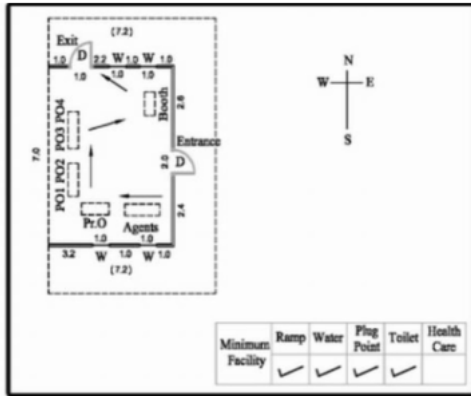

Nazri Naksha

Google Map View

Polling Station Building Front View

Polling Station Front View

Cad View

Key MAP View