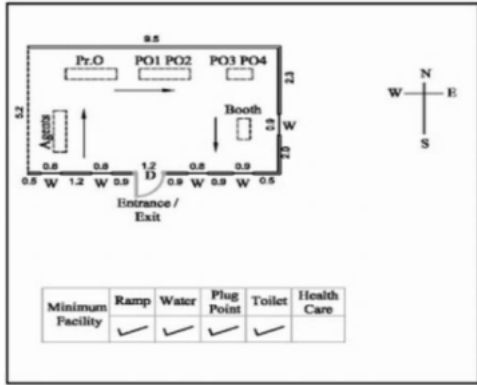

Nazri Naksha

Google Map View

Polling Station Building Front View

Polling Station Front View

Cad View

Key MAP View