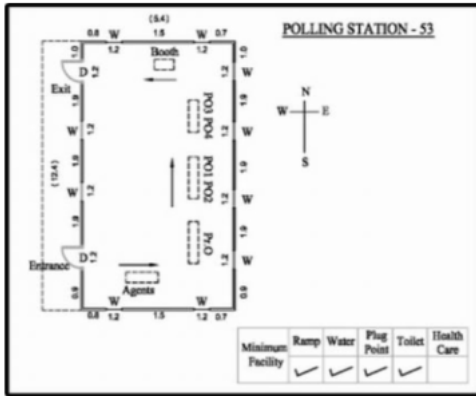

Nazri Naksha

Google Map View

Polling Station Building Front View

Polling Station Front View

Cad View

Key MAP View