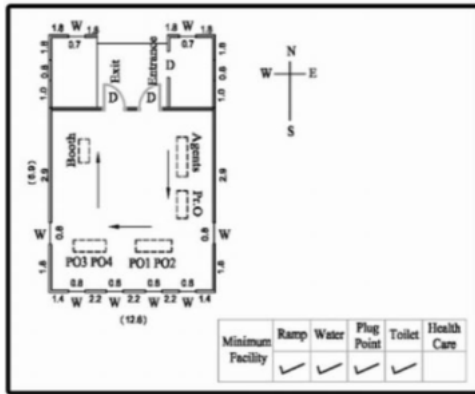

Nazri Naksha

Google Map View

Polling Station Building Front View

Polling Station Front View

Cad View

Key MAP View