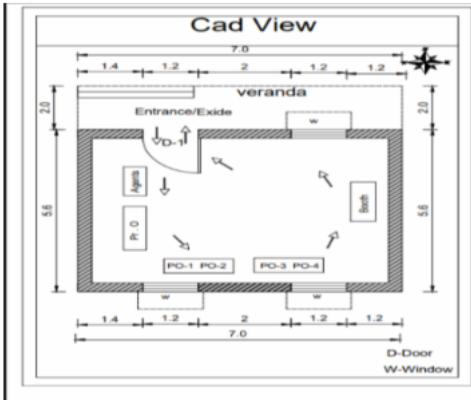

Nazri Naksha

Google Map View

Polling Station Building Front View

Polling Station Front View

Cad View

Key MAP View