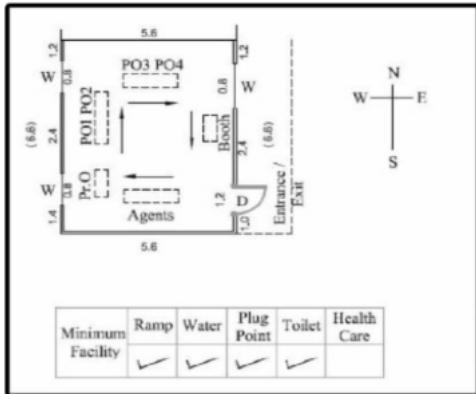

Nazri Naksha

Google Map View

Polling Station Building Front View

Polling Station Front View

Cad View

Key MAP View