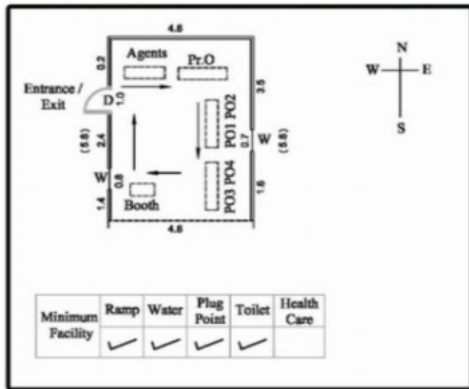

Nazri Naksha

Google Map View

Polling Station Building Front View

Polling Station Front View

Cad View

Key MAP View