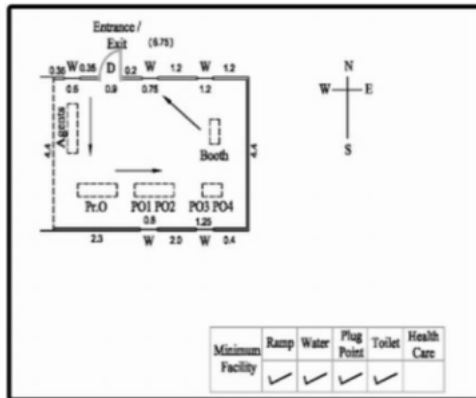

Nazri Naksha

Google Map View

Polling Station Building Front View

Polling Station Front View

Cad View

Key MAP View