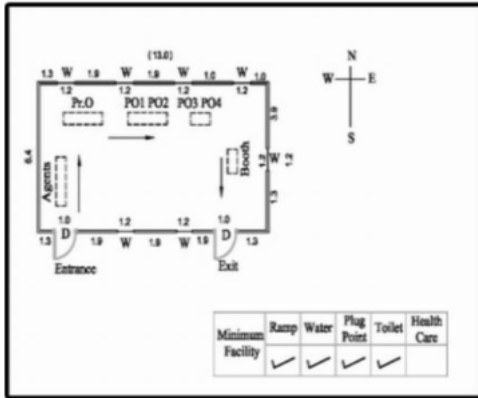

Nazri Naksha

Google Map View

Polling Station Building Front View

Polling Station Front View

Cad View

Key MAP View