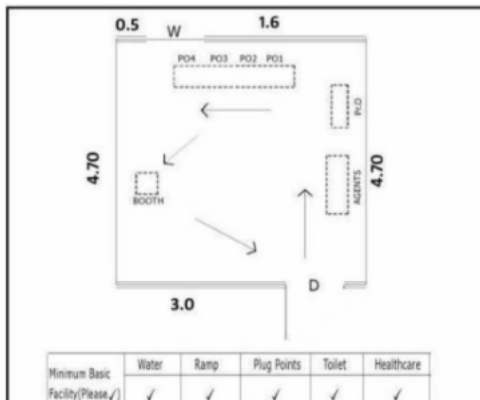

Nazri Naksha

Google Map View

Polling Station Building Front View

Polling Station Front View

Cad View

Key MAP View