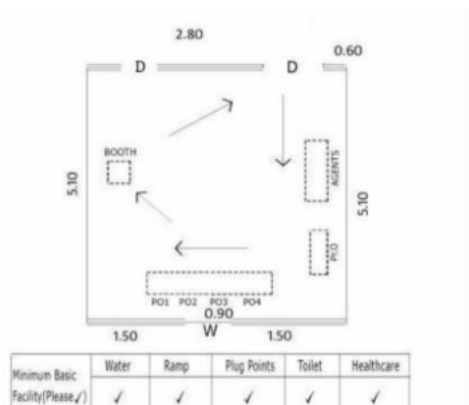

Nazri Naksha

Google Map View

Polling Station Building Front View

Polling Station Front View

Cad View

Key MAP View