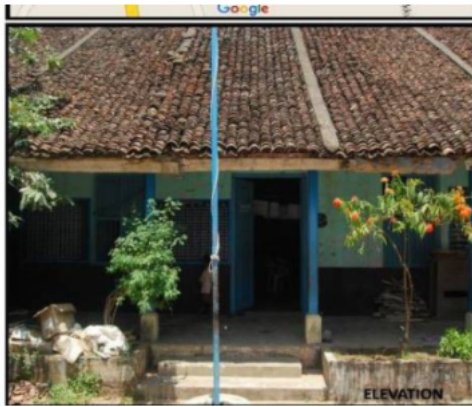

Polling Station Building Front View

Polling Station Front View