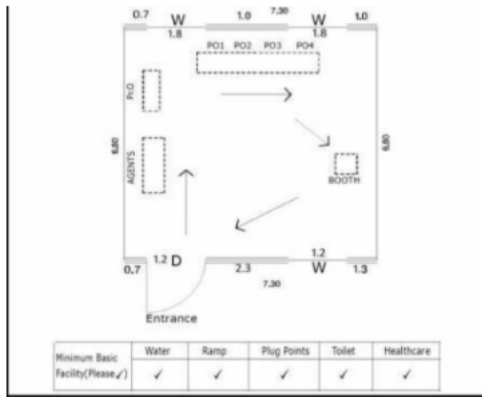

Nazri Naksha

Google Map View

Polling Station Building Front View

Polling Station Front View

Cad View

Key MAP View